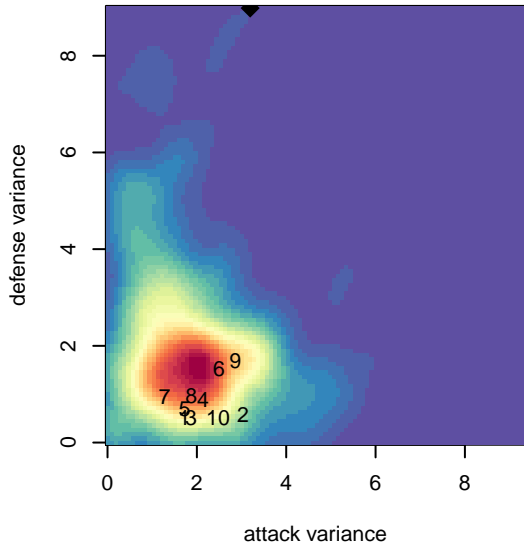

CWS G05 LIZOTTE (WA)

Venues played:

2016 Seattle United Cup GU12

2016 Sounders FC Cup GU12 Gold

2016 Central WA Super Cup U12 Gold 9v9

2016 PSPL WSPL 2 East U12

2016 Spr PSPL SuperLeague U12

**attack and defense variance (black dot)  
relative to other teams  
and top 10 in region**