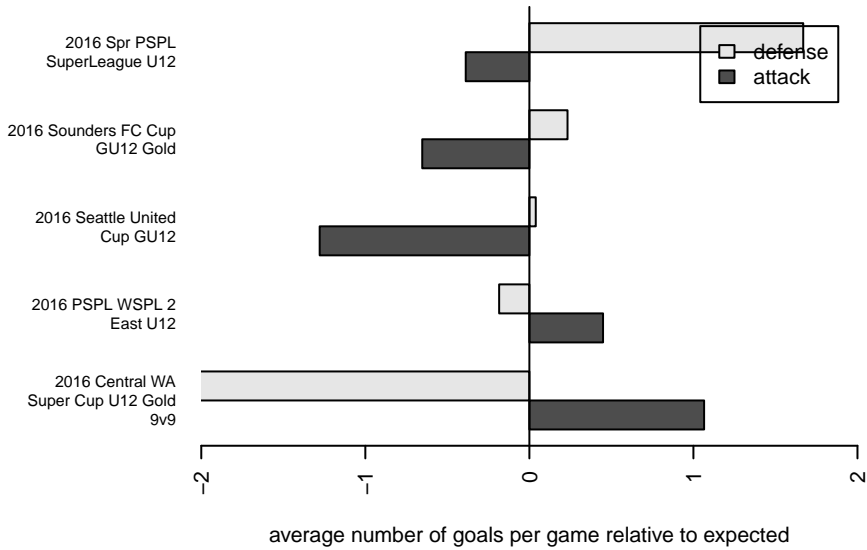

Performance relative to 13 month average