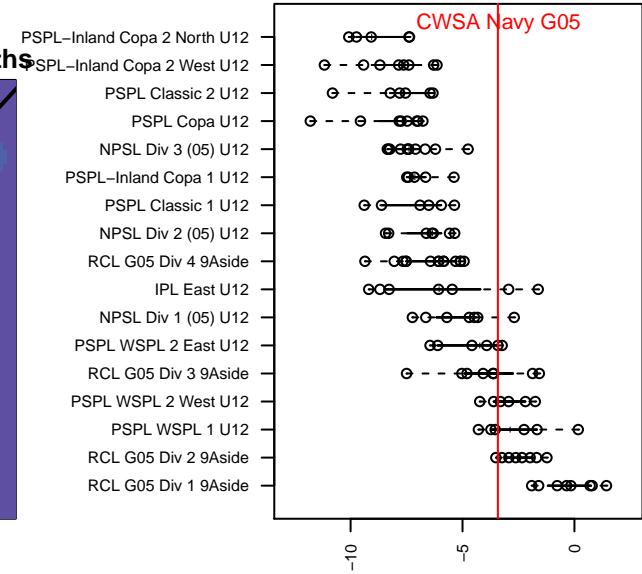

**attack and defense rating
relative to others at age
and all opponents in last 13 months**