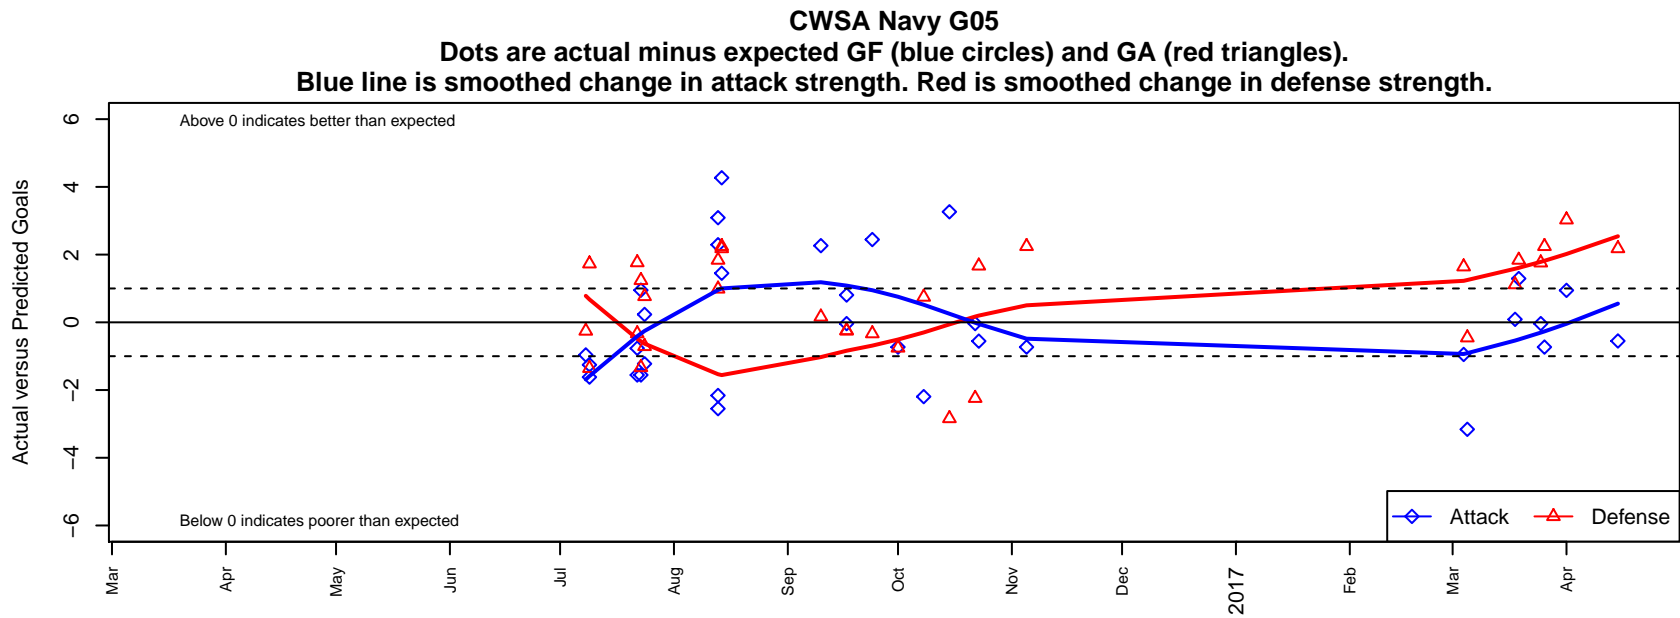

CWS G05 LIZOTTE (WA)

Venues played:

2016 Seattle United Cup GU12

2016 Sounders FC Cup GU12 Gold

2016 Central WA Super Cup U12 Gold 9v9

2016 PSPL WSPL 2 East U12

2016 Spr PSPL SuperLeague U12

**attack and defense variance (black dot)  
relative to other teams  
and top 10 in region**