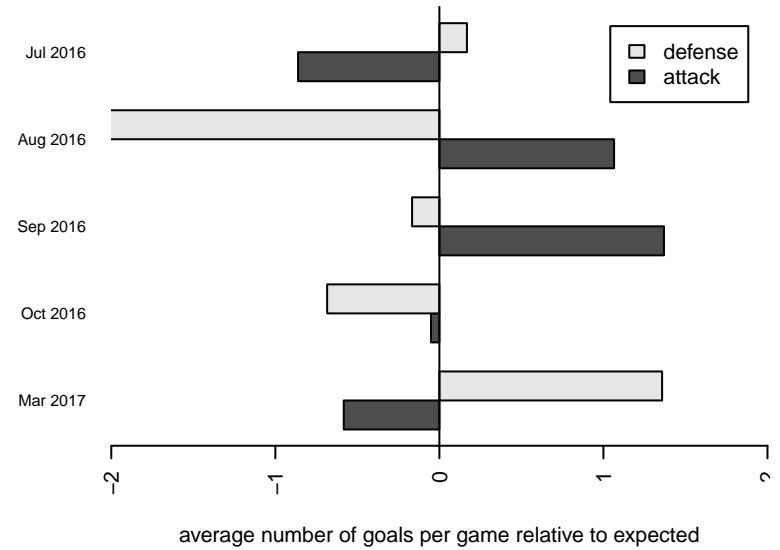

Performance relative to 13 month average