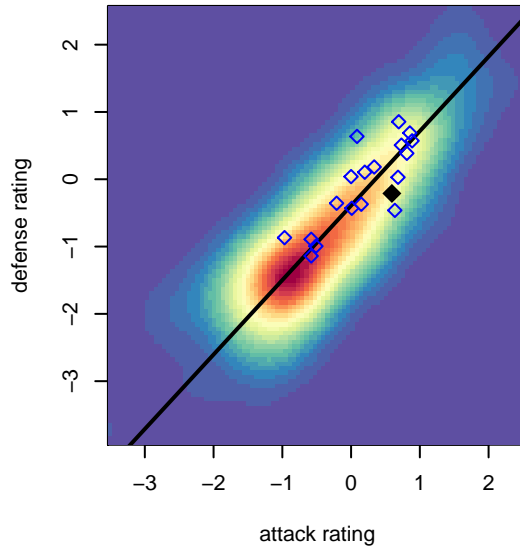

**attack and defense rating
relative to others at age
and all opponents in last 13 months**